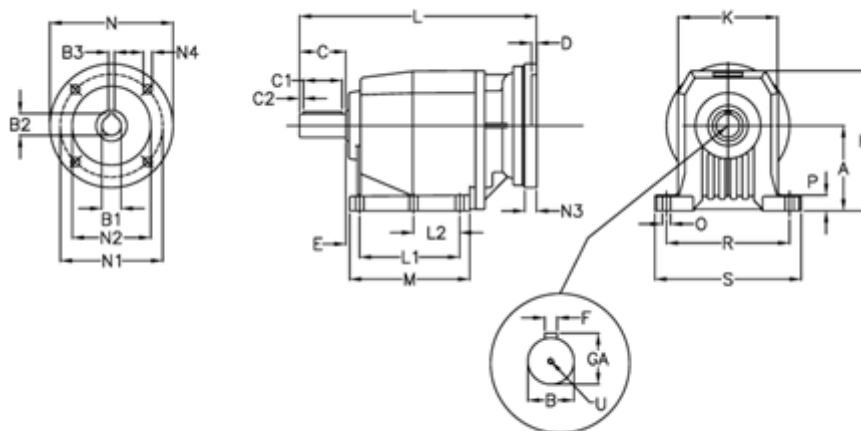

Article number: 40600801671255

Description: Helical gearbox  
C802P-16,7-P160B5

## Measures

A = 250	D = 6.0	L2 = 0.0	P = 35
B = 80	E = 33	M = 277.0	R = 370
B1 = 42	F = 22	N = 350	S = 440
B2 = 45.3	GA = 85.0	N1 = 300	U = M20x42
B3 = 12	H = 420	N2 = 250	
C = 140	K = 320	N3 = 23	
C1 = 110	L = 635.0	N4 = 18	
C2 = 15	L1 = 210.0	O = 26	